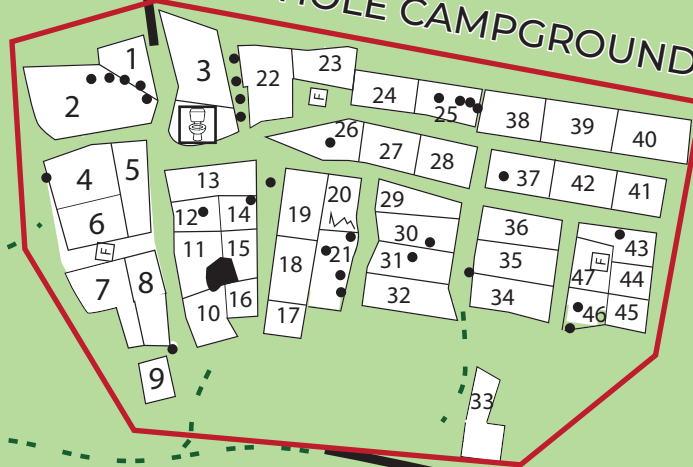

**START/FINISH
POST RACE PARTY
REGISTRATION
GEAR SHOP**

HELL HOLE CAMPGROUND

BARTELL ROAD

Camp Bruin
20120 Bartell Rd, Gregory, MI 48137