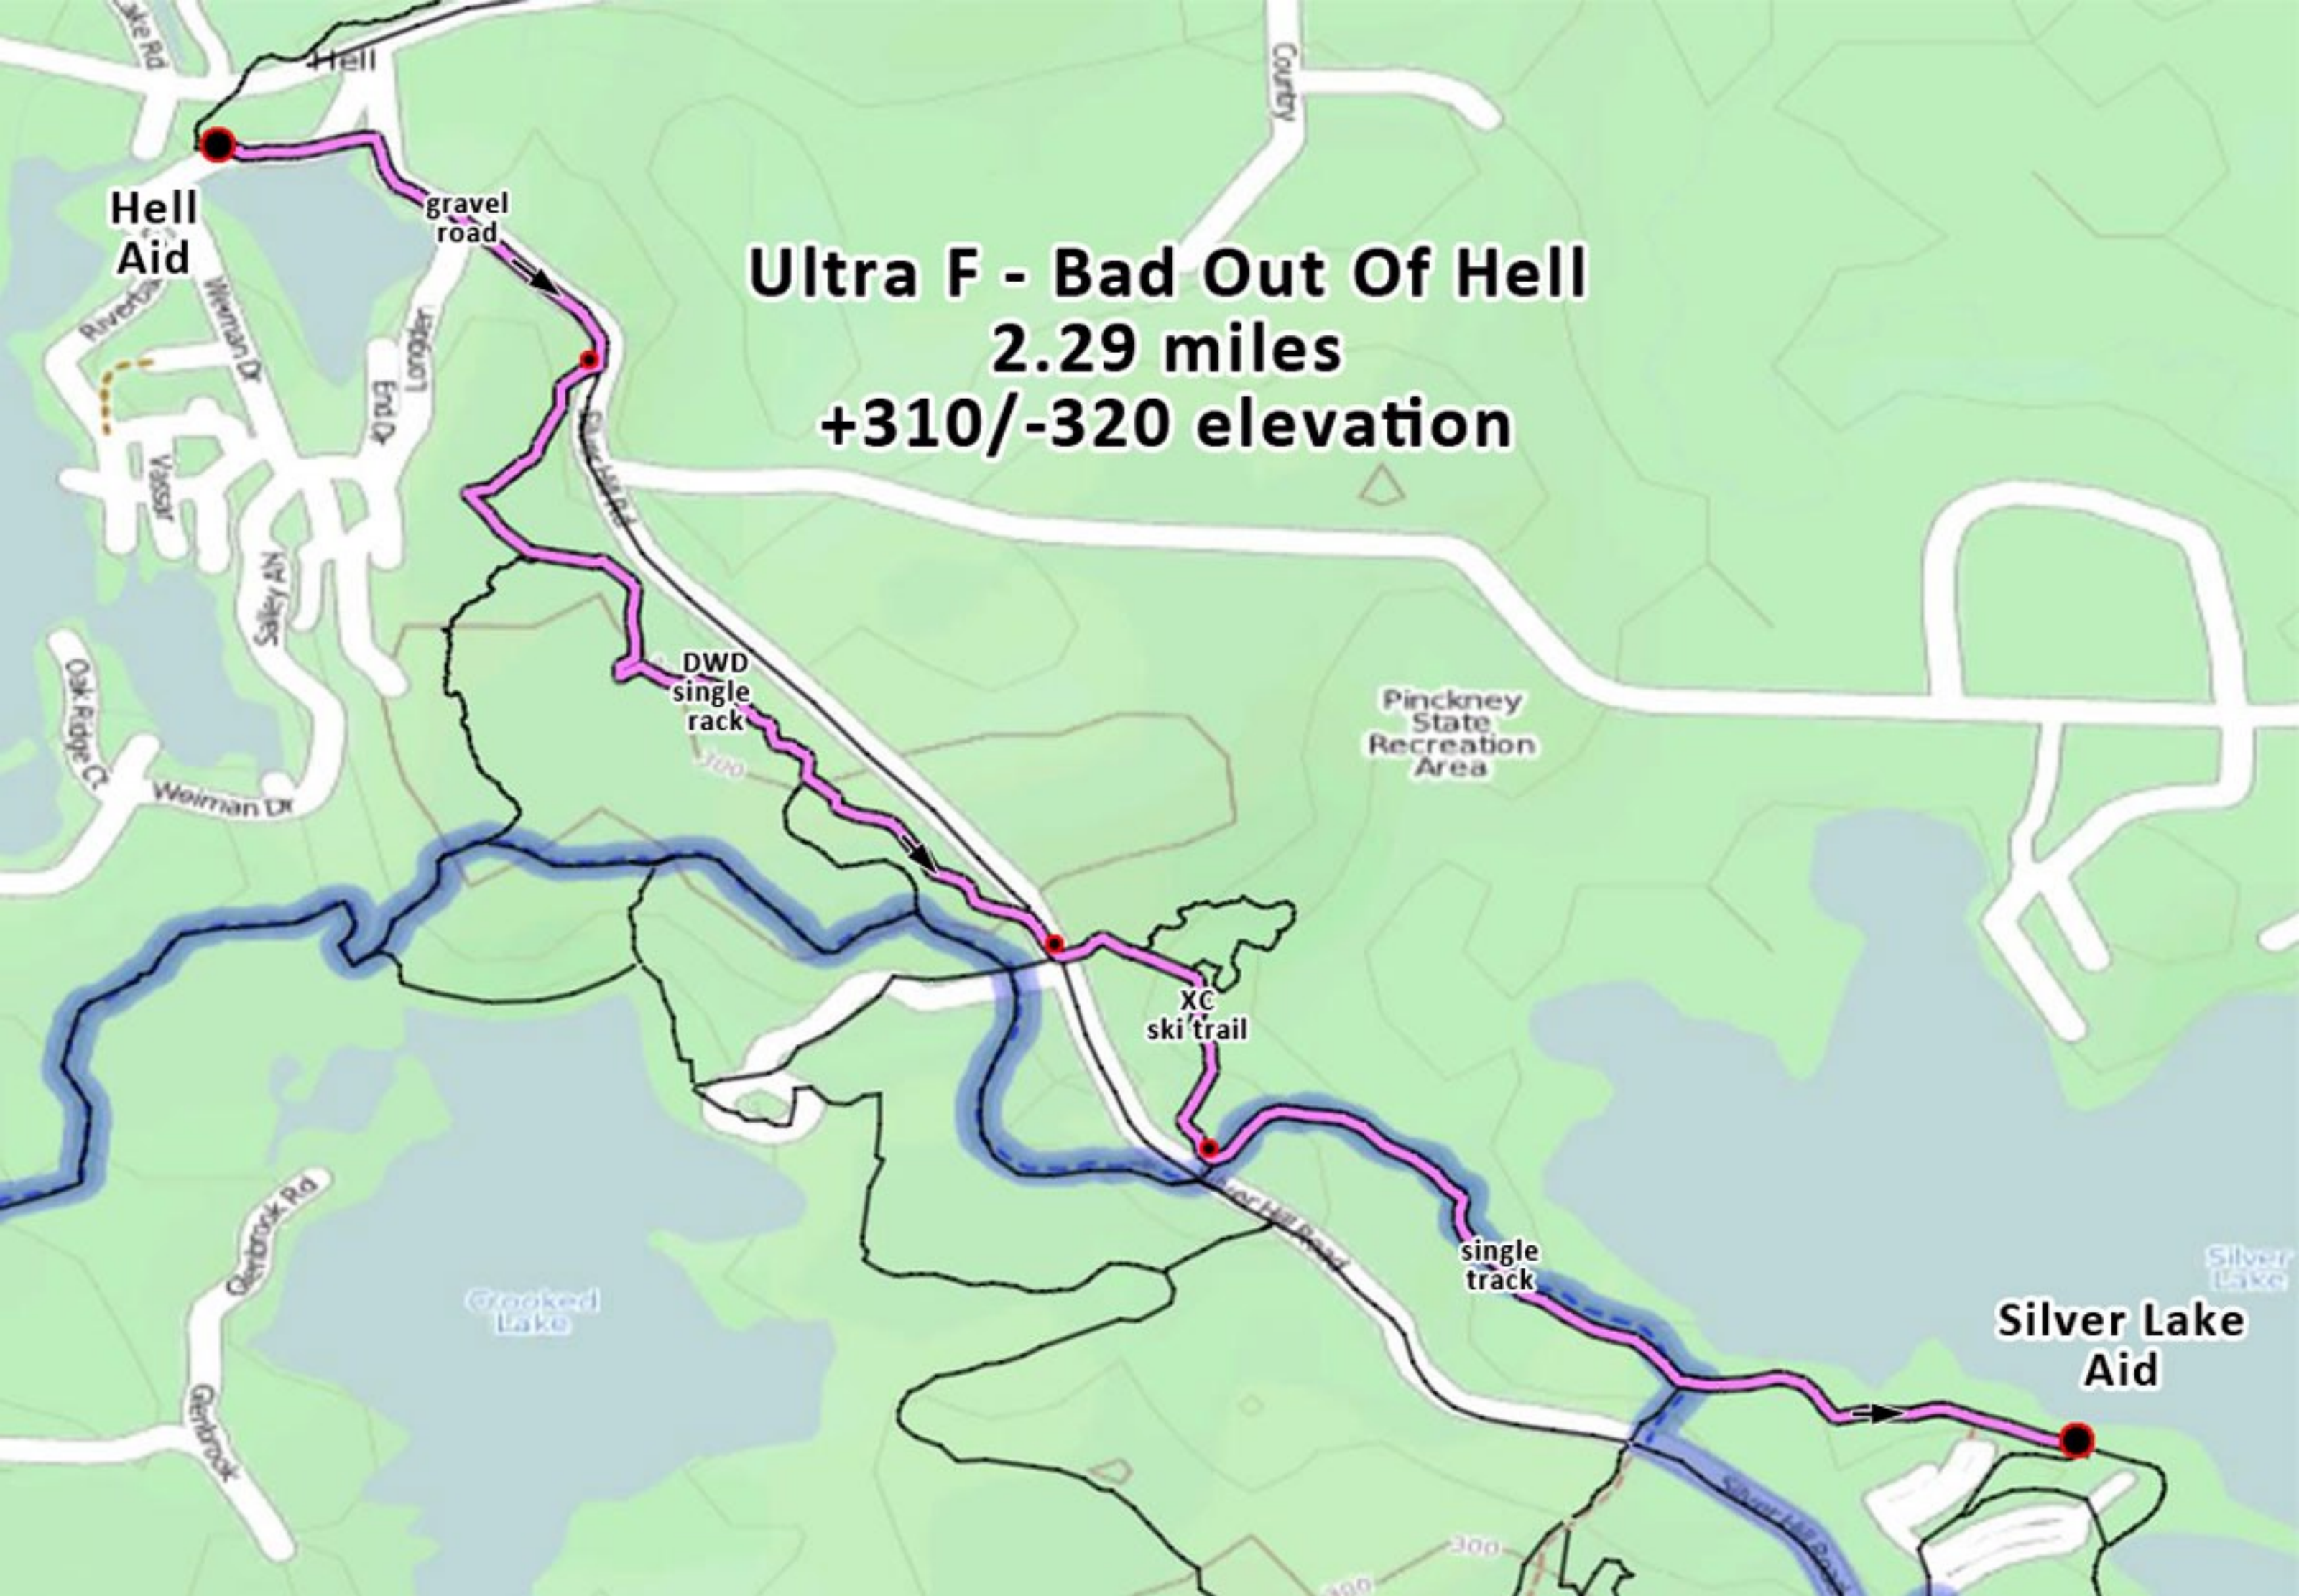

**Ultra F - Bad Out Of Hell**  
**2.29 miles**  
**+310/-320 elevation**

Hell Aid

gravel road

DWD single track

XC ski trail

single track

Silver Lake Aid

Pinckney State Recreation Area

Crooked Lake

Silver Lake