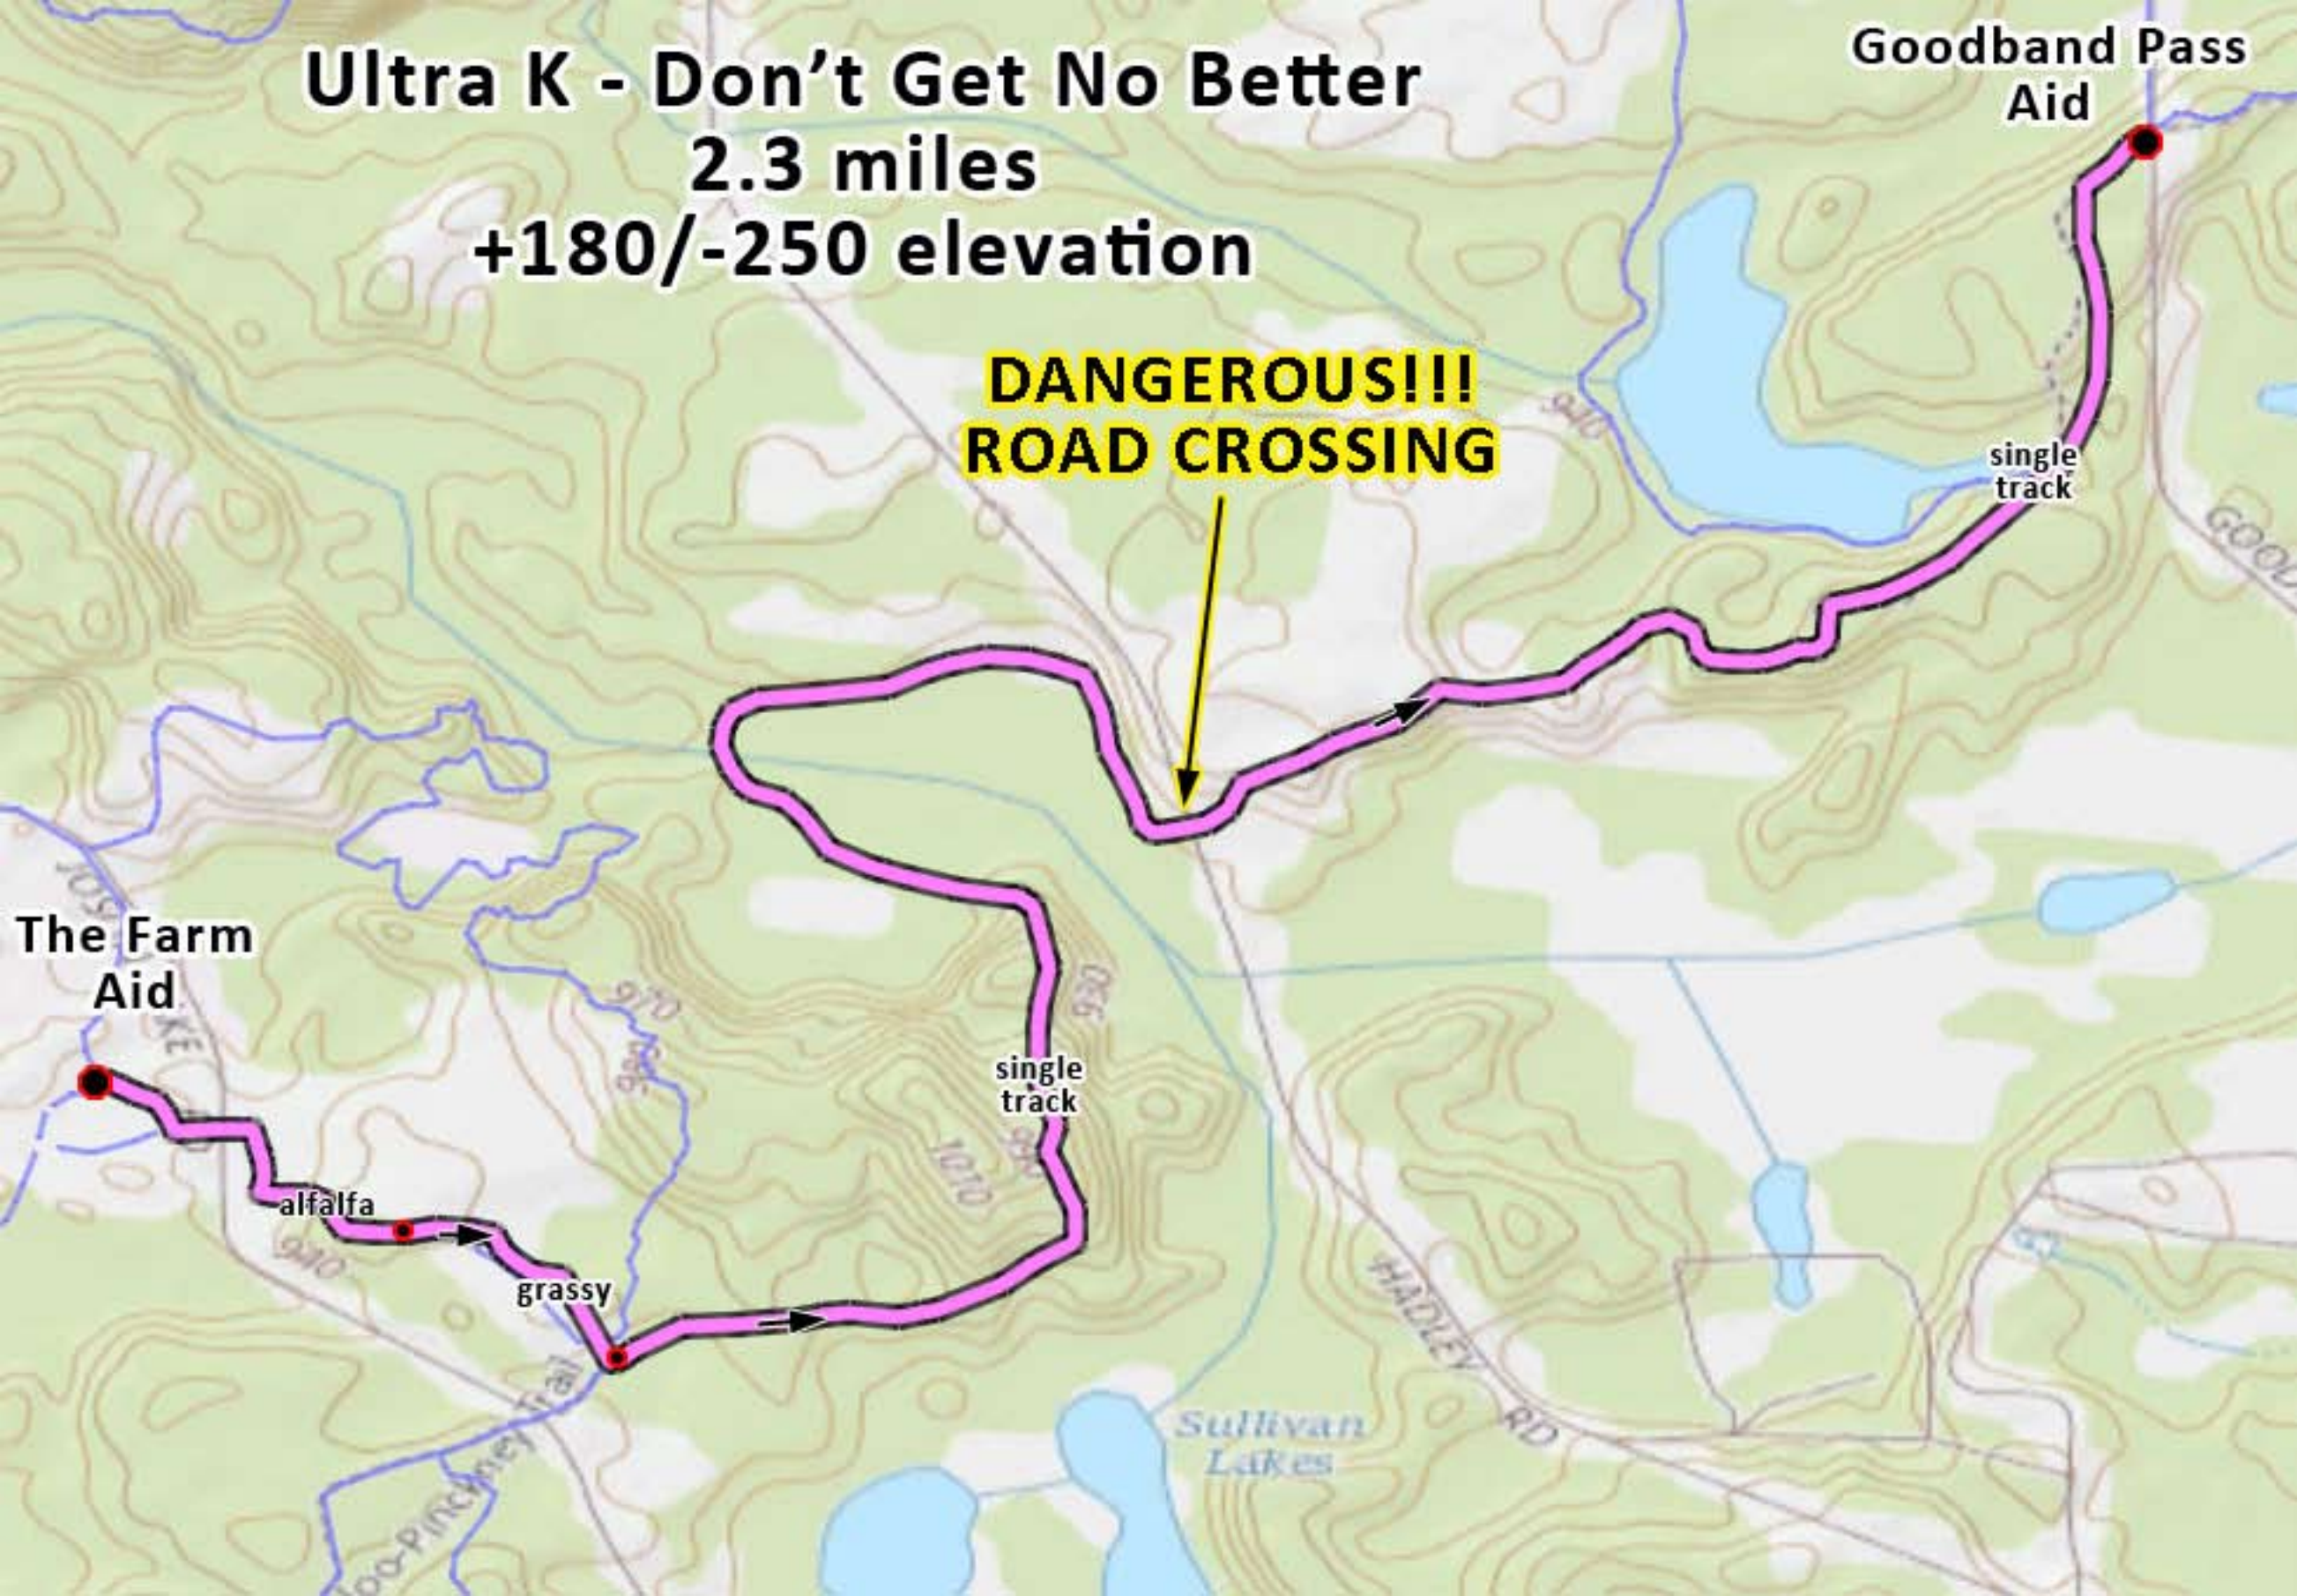

Ultra K - Don't Get No Better

2.3 miles
+180/-250 elevation

**DANGEROUS!!!
ROAD CROSSING**

The Farm Aid

Goodband Pass Aid

alfalfa

grassy

single track

single track

Sullivan Lakes

HADLEY RD

100-piney trail